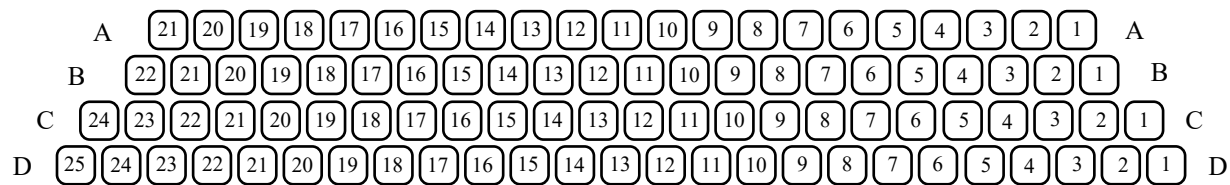

Huntingtower Performing Arts Centre Seating Plan

STAGE

LOWER AUDITORIUM

ENTRANCE

Stalls Seating Capacity: 502
Without Row A: 481

BALCONY

FIRE EXIT

ENTRANCE

Balcony Seating Capacity: 252
Stalls Seating Capacity: 502

Total: 754