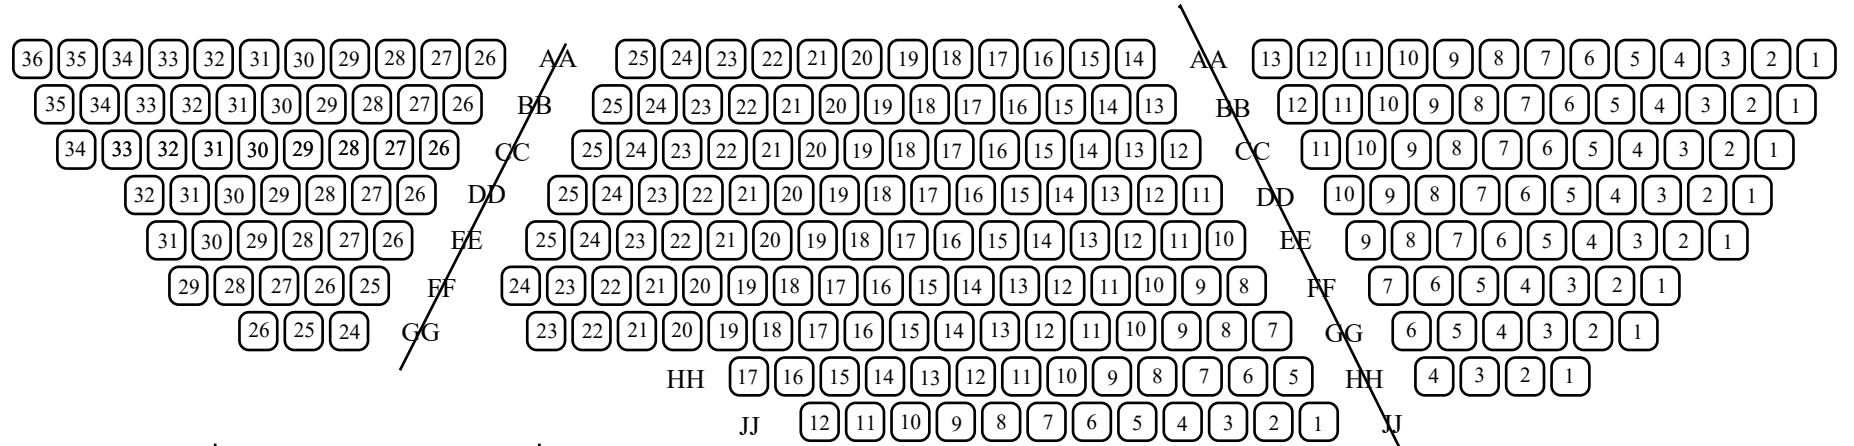

Huntingtower Performing Arts Centre Seating Plan

STAGE

LOWER AUDITORIUM

ENTRANCE

Stalls Seating Capacity: 502
Without Row A: 481

BALCONY

FIRE EXIT

ENTRANCE

Balcony Seating Capacity: 252
Stalls Seating Capacity: 502

Total: 754