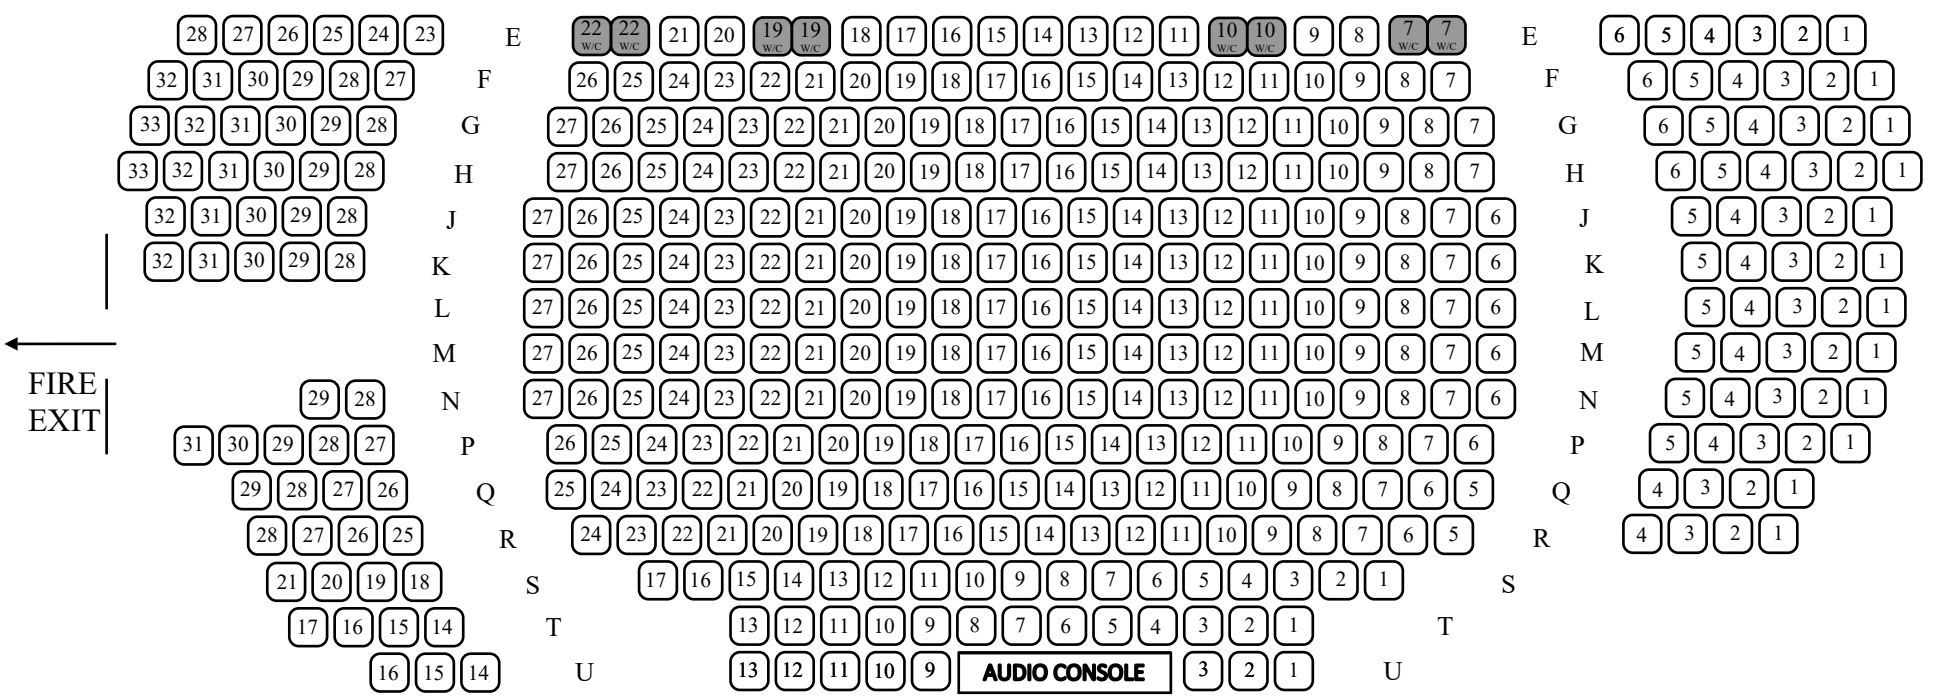

Huntingtower Performing Arts Centre Seating Plan

STAGE

LOWER AUDITORIUM

ENTRANCE

Stalls Seating Capacity: 502
Without Row A: 481

BALCONY

FIRE EXIT

ENTRANCE

Balcony Seating Capacity: 252
Stalls Seating Capacity: 502

Total: 754